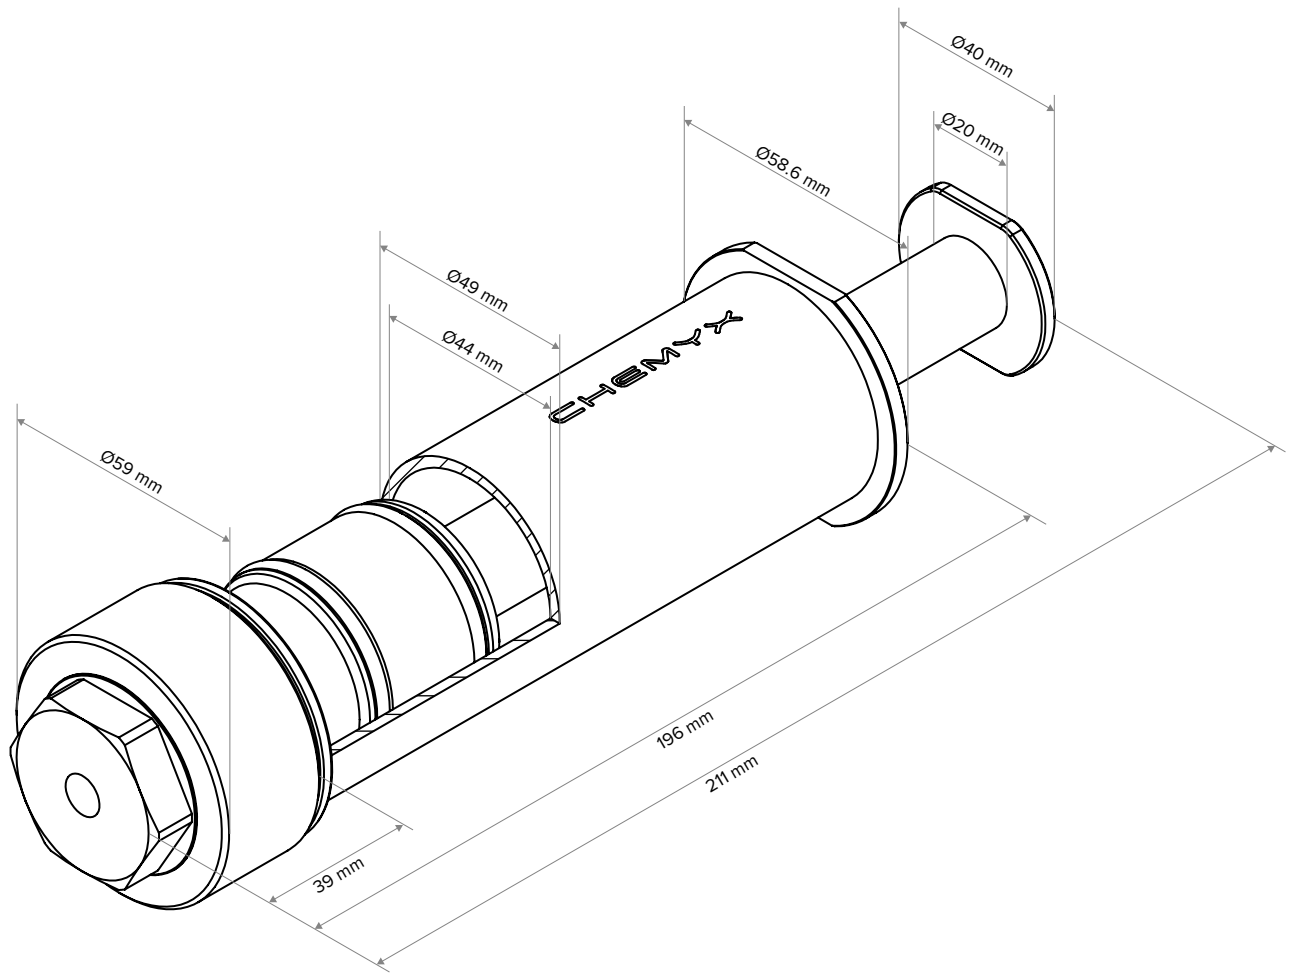

SPECIFICATIONS

VOLUME	300 ml
MAX PRESSURE	400 psi / 28 bar
INNER ID	54.00 mm
SCALE LENGTH	130.99 mm
PISTON STROKE	190 mm
\varnothing x LENGTH	69 x 211 mm
WEIGHT	2265 g / 4.99 lb

SPECIFICATIONS

VOLUME	200 ml
MAX PRESSURE	500 psi / 35 bar
INNER ID	44.00 mm
SCALE LENGTH	131.53 mm
PISTON STROKE	190 mm
Ø x LENGTH	59 x 211 mm
WEIGHT	1825 g / 4.02 lb

SPECIFICATIONS

VOLUME	100 ml
MAX PRESSURE	700 psi / 48 bar
INNER ID	34.90 mm
SCALE LENGTH	104.53 mm
PISTON STROKE	173 mm
Ø x LENGTH	50 x 193 mm
WEIGHT	1125 g / 2.48 lb

SPECIFICATIONS

VOLUME	50 ml
MAX PRESSURE	1000 psi / 69 bar
INNER ID	28.60 mm
SCALE LENGTH	77.83 mm
PISTON STROKE	151 mm
\varnothing x LENGTH	42 x 171 mm
WEIGHT	815 g / 1.8 lb

SPECIFICATIONS

VOLUME	20 ml
MAX PRESSURE	2300 psi / 159 bar
INNER ID	19.13 mm
SCALE LENGTH	69.58 mm
PISTON STROKE	151 mm
\varnothing x LENGTH	33 x 165 mm
WEIGHT	545 g / 1.2 lb

SPECIFICATIONS

VOLUME	10 ml
MAX PRESSURE	4000 psi / 276 bar
INNER ID	12.6 mm
SCALE LENGTH	80.02 mm
PISTON STROKE	151 mm
Ø x LENGTH	26 x 165 mm
WEIGHT	290 g / 0.64 lb

SPECIFICATIONS

VOLUME	6 ml
MAX PRESSURE	5000 psi / 345 bar
INNER ID	9.53 mm
SCALE LENGTH	84.11 mm
PISTON STROKE	151 mm
Ø x LENGTH	22 x 165 mm
WEIGHT	210 g / 0.46 lb