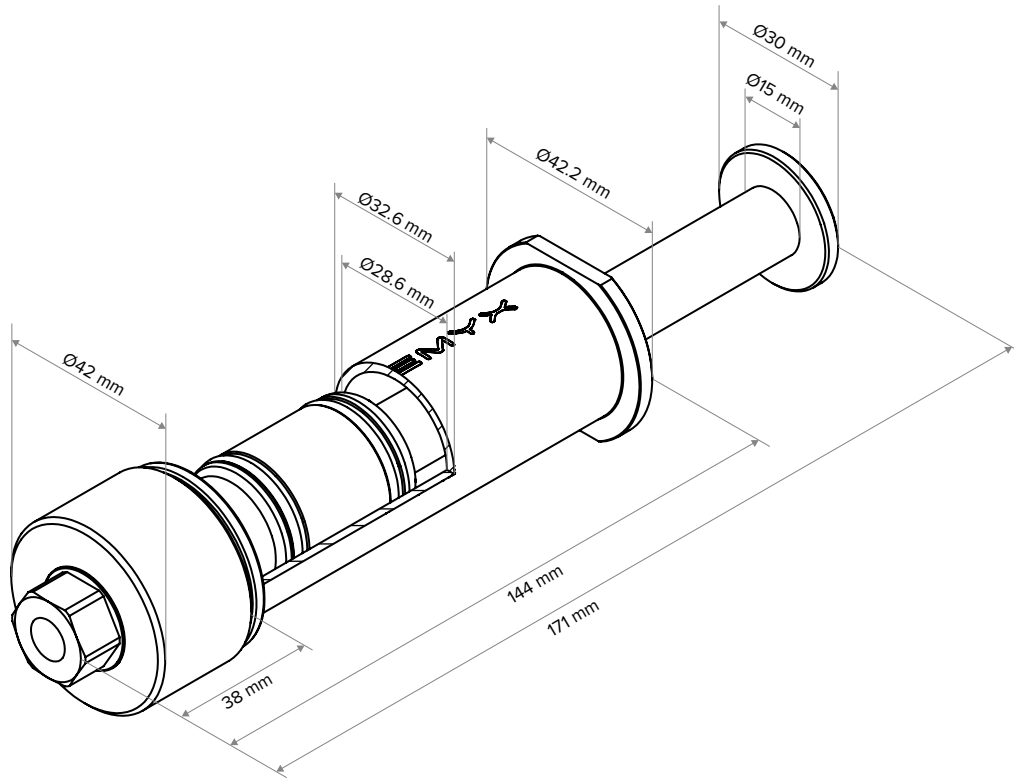

SPECIFICATIONS

VOLUME	300 ml
MAX PRESSURE	400 psi / 28 bar
INNER ID	54.00 mm
SCALE LENGTH	130.99 mm
PISTON STROKE	190 mm
\varnothing x LENGTH	69 x 211 mm
WEIGHT	2265 g / 4.99 lb

SPECIFICATIONS

VOLUME	200 ml
MAX PRESSURE	500 psi / 35 bar
INNER ID	44.00 mm
SCALE LENGTH	131.53 mm
PISTON STROKE	190 mm
Ø x LENGTH	59 x 211 mm
WEIGHT	1825 g / 4.02 lb

SPECIFICATIONS

VOLUME	100 ml
MAX PRESSURE	700 psi / 48 bar
INNER ID	34.90 mm
SCALE LENGTH	104.53 mm
PISTON STROKE	173 mm
Ø x LENGTH	50 x 193 mm
WEIGHT	1125 g / 2.48 lb

SPECIFICATIONS

VOLUME	50 ml
MAX PRESSURE	1000 psi / 69 bar
INNER ID	28.60 mm
SCALE LENGTH	77.83 mm
PISTON STROKE	151 mm
\varnothing x LENGTH	42 x 171 mm
WEIGHT	815 g / 1.8 lb

SPECIFICATIONS

VOLUME	20 ml
MAX PRESSURE	2300 psi / 159 bar
INNER ID	19.13 mm
SCALE LENGTH	69.58 mm
PISTON STROKE	151 mm
\varnothing x LENGTH	33 x 165 mm
WEIGHT	545 g / 1.2 lb

SPECIFICATIONS

VOLUME	10 ml
MAX PRESSURE	4000 psi / 276 bar
INNER ID	12.6 mm
SCALE LENGTH	80.02 mm
PISTON STROKE	151 mm
Ø x LENGTH	26 x 165 mm
WEIGHT	290 g / 0.64 lb

SPECIFICATIONS

VOLUME	6 ml
MAX PRESSURE	5000 psi / 345 bar
INNER ID	9.53 mm
SCALE LENGTH	84.11 mm
PISTON STROKE	151 mm
Ø x LENGTH	22 x 165 mm
WEIGHT	210 g / 0.46 lb