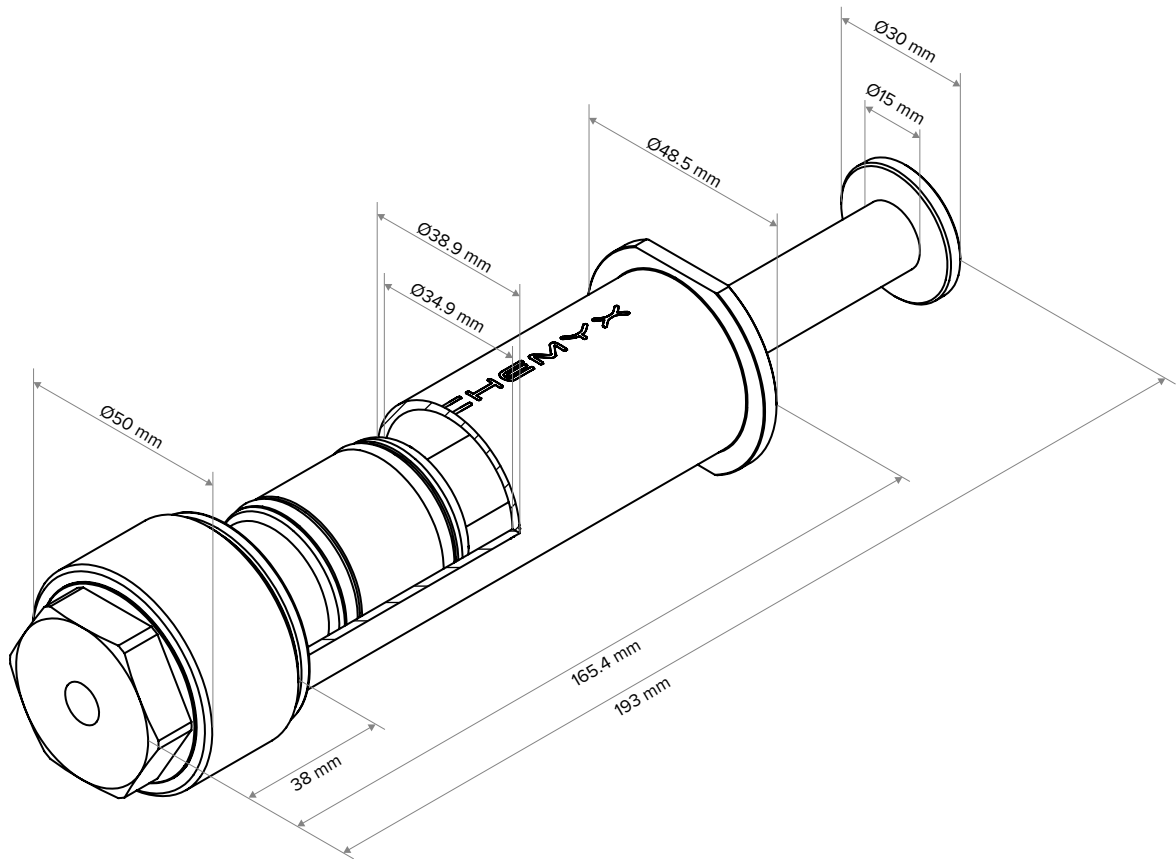

SPECIFICATIONS

VOLUME	300 ml
MAX PRESSURE	400 psi / 28 bar
INNER ID	54.00 mm
SCALE LENGTH	130.99 mm
PISTON STROKE	190 mm
\varnothing x LENGTH	69 x 211 mm
WEIGHT	2265 g / 4.99 lb

SPECIFICATIONS

VOLUME	200 ml
MAX PRESSURE	500 psi / 35 bar
INNER ID	44.00 mm
SCALE LENGTH	131.53 mm
PISTON STROKE	190 mm
Ø x LENGTH	59 x 211 mm
WEIGHT	1825 g / 4.02 lb

SPECIFICATIONS

VOLUME	100 ml
MAX PRESSURE	700 psi / 48 bar
INNER ID	34.90 mm
SCALE LENGTH	104.53 mm
PISTON STROKE	173 mm
Ø x LENGTH	50 x 193 mm
WEIGHT	1125 g / 2.48 lb

SPECIFICATIONS

VOLUME	50 ml
MAX PRESSURE	1000 psi / 69 bar
INNER ID	28.60 mm
SCALE LENGTH	77.83 mm
PISTON STROKE	151 mm
\varnothing x LENGTH	42 x 171 mm
WEIGHT	815 g / 1.8 lb

SPECIFICATIONS

VOLUME	20 ml
MAX PRESSURE	2300 psi / 159 bar
INNER ID	19.13 mm
SCALE LENGTH	69.58 mm
PISTON STROKE	151 mm
\varnothing x LENGTH	33 x 165 mm
WEIGHT	545 g / 1.2 lb

SPECIFICATIONS

VOLUME	10 ml
MAX PRESSURE	4000 psi / 276 bar
INNER ID	12.6 mm
SCALE LENGTH	80.02 mm
PISTON STROKE	151 mm
Ø x LENGTH	26 x 165 mm
WEIGHT	290 g / 0.64 lb

SPECIFICATIONS

VOLUME	6 ml
MAX PRESSURE	5000 psi / 345 bar
INNER ID	9.53 mm
SCALE LENGTH	84.11 mm
PISTON STROKE	151 mm
Ø x LENGTH	22 x 165 mm
WEIGHT	210 g / 0.46 lb