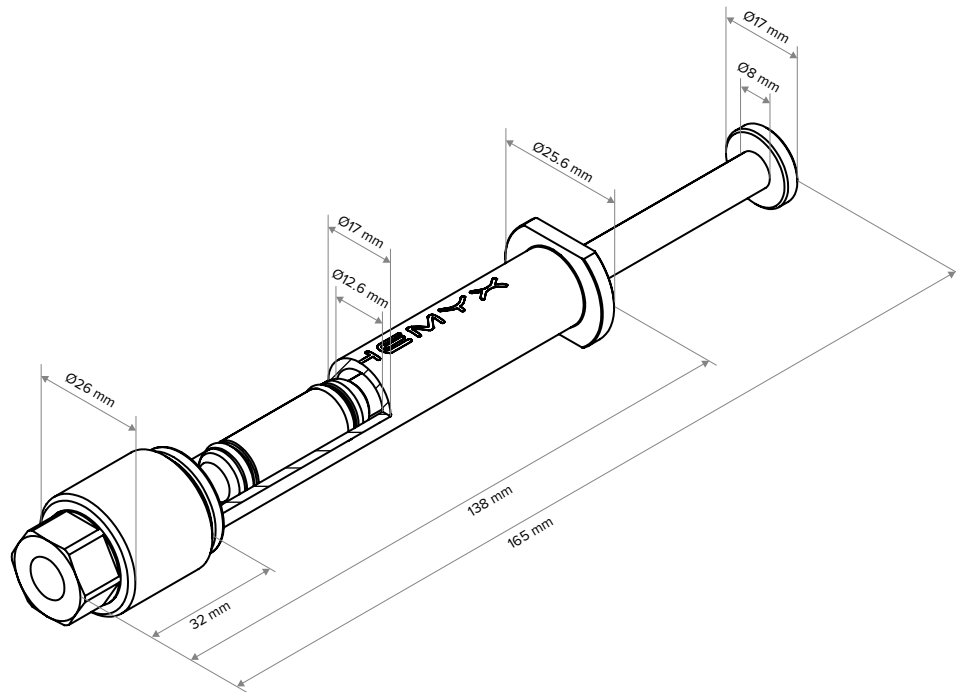

SPECIFICATIONS

VOLUME	300 ml
MAX PRESSURE	400 psi / 28 bar
INNER ID	54.00 mm
SCALE LENGTH	130.99 mm
PISTON STROKE	190 mm
\varnothing x LENGTH	69 x 211 mm
WEIGHT	2265 g / 4.99 lb

SPECIFICATIONS

VOLUME	200 ml
MAX PRESSURE	500 psi / 35 bar
INNER ID	44.00 mm
SCALE LENGTH	131.53 mm
PISTON STROKE	190 mm
Ø x LENGTH	59 x 211 mm
WEIGHT	1825 g / 4.02 lb

SPECIFICATIONS

VOLUME	100 ml
MAX PRESSURE	700 psi / 48 bar
INNER ID	34.90 mm
SCALE LENGTH	104.53 mm
PISTON STROKE	173 mm
Ø x LENGTH	50 x 193 mm
WEIGHT	1125 g / 2.48 lb

SPECIFICATIONS

VOLUME	50 ml
MAX PRESSURE	1000 psi / 69 bar
INNER ID	28.60 mm
SCALE LENGTH	77.83 mm
PISTON STROKE	151 mm
\varnothing x LENGTH	42 x 171 mm
WEIGHT	815 g / 1.8 lb

SPECIFICATIONS

VOLUME	20 ml
MAX PRESSURE	2300 psi / 159 bar
INNER ID	19.13 mm
SCALE LENGTH	69.58 mm
PISTON STROKE	151 mm
\varnothing x LENGTH	33 x 165 mm
WEIGHT	545 g / 1.2 lb

SPECIFICATIONS

VOLUME	10 ml
MAX PRESSURE	4000 psi / 276 bar
INNER ID	12.6 mm
SCALE LENGTH	80.02 mm
PISTON STROKE	151 mm
Ø x LENGTH	26 x 165 mm
WEIGHT	290 g / 0.64 lb

SPECIFICATIONS

VOLUME	6 ml
MAX PRESSURE	5000 psi / 345 bar
INNER ID	9.53 mm
SCALE LENGTH	84.11 mm
PISTON STROKE	151 mm
Ø x LENGTH	22 x 165 mm
WEIGHT	210 g / 0.46 lb