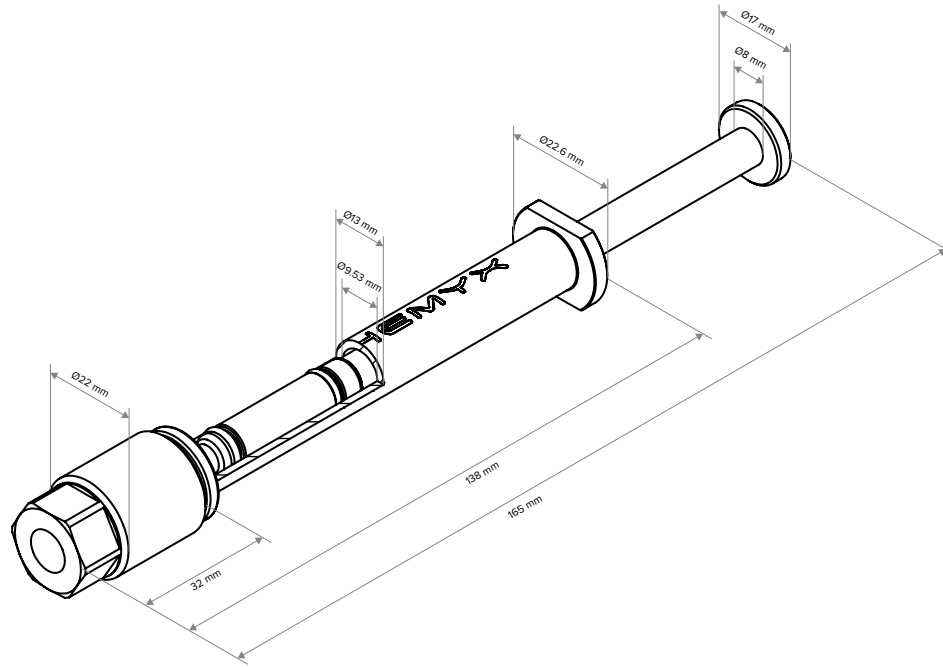

SPECIFICATIONS

VOLUME	300 ml
MAX PRESSURE	400 psi / 28 bar
INNER ID	54.00 mm
SCALE LENGTH	130.99 mm
PISTON STROKE	190 mm
\varnothing x LENGTH	69 x 211 mm
WEIGHT	2265 g / 4.99 lb

SPECIFICATIONS

VOLUME	200 ml
MAX PRESSURE	500 psi / 35 bar
INNER ID	44.00 mm
SCALE LENGTH	131.53 mm
PISTON STROKE	190 mm
Ø x LENGTH	59 x 211 mm
WEIGHT	1825 g / 4.02 lb

SPECIFICATIONS

VOLUME	100 ml
MAX PRESSURE	700 psi / 48 bar
INNER ID	34.90 mm
SCALE LENGTH	104.53 mm
PISTON STROKE	173 mm
Ø x LENGTH	50 x 193 mm
WEIGHT	1125 g / 2.48 lb

SPECIFICATIONS

VOLUME	50 ml
MAX PRESSURE	1000 psi / 69 bar
INNER ID	28.60 mm
SCALE LENGTH	77.83 mm
PISTON STROKE	151 mm
\varnothing x LENGTH	42 x 171 mm
WEIGHT	815 g / 1.8 lb

SPECIFICATIONS

VOLUME	20 ml
MAX PRESSURE	2300 psi / 159 bar
INNER ID	19.13 mm
SCALE LENGTH	69.58 mm
PISTON STROKE	151 mm
\varnothing x LENGTH	33 x 165 mm
WEIGHT	545 g / 1.2 lb

SPECIFICATIONS

VOLUME	10 ml
MAX PRESSURE	4000 psi / 276 bar
INNER ID	12.6 mm
SCALE LENGTH	80.02 mm
PISTON STROKE	151 mm
Ø x LENGTH	26 x 165 mm
WEIGHT	290 g / 0.64 lb

SPECIFICATIONS

VOLUME	6 ml
MAX PRESSURE	5000 psi / 345 bar
INNER ID	9.53 mm
SCALE LENGTH	84.11 mm
PISTON STROKE	151 mm
Ø x LENGTH	22 x 165 mm
WEIGHT	210 g / 0.46 lb