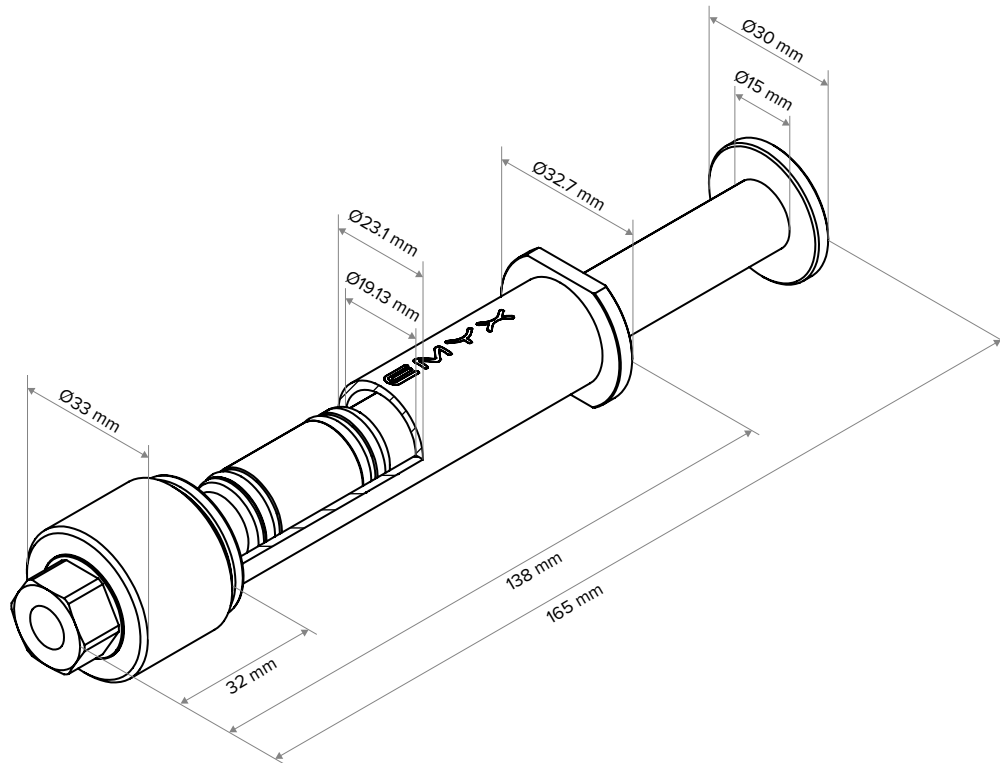

SPECIFICATIONS

VOLUME	300 ml
MAX PRESSURE	400 psi / 28 bar
INNER ID	54.00 mm
SCALE LENGTH	130.99 mm
PISTON STROKE	190 mm
\varnothing x LENGTH	69 x 211 mm
WEIGHT	2265 g / 4.99 lb

SPECIFICATIONS

VOLUME	200 ml
MAX PRESSURE	500 psi / 35 bar
INNER ID	44.00 mm
SCALE LENGTH	131.53 mm
PISTON STROKE	190 mm
Ø x LENGTH	59 x 211 mm
WEIGHT	1825 g / 4.02 lb

SPECIFICATIONS

VOLUME	100 ml
MAX PRESSURE	700 psi / 48 bar
INNER ID	34.90 mm
SCALE LENGTH	104.53 mm
PISTON STROKE	173 mm
Ø x LENGTH	50 x 193 mm
WEIGHT	1125 g / 2.48 lb

SPECIFICATIONS

VOLUME	50 ml
MAX PRESSURE	1000 psi / 69 bar
INNER ID	28.60 mm
SCALE LENGTH	77.83 mm
PISTON STROKE	151 mm
\varnothing x LENGTH	42 x 171 mm
WEIGHT	815 g / 1.8 lb

SPECIFICATIONS

VOLUME	20 ml
MAX PRESSURE	2300 psi / 159 bar
INNER ID	19.13 mm
SCALE LENGTH	69.58 mm
PISTON STROKE	151 mm
\varnothing x LENGTH	33 x 165 mm
WEIGHT	545 g / 1.2 lb

SPECIFICATIONS

VOLUME	10 ml
MAX PRESSURE	4000 psi / 276 bar
INNER ID	12.6 mm
SCALE LENGTH	80.02 mm
PISTON STROKE	151 mm
Ø x LENGTH	26 x 165 mm
WEIGHT	290 g / 0.64 lb

SPECIFICATIONS

VOLUME	6 ml
MAX PRESSURE	5000 psi / 345 bar
INNER ID	9.53 mm
SCALE LENGTH	84.11 mm
PISTON STROKE	151 mm
Ø x LENGTH	22 x 165 mm
WEIGHT	210 g / 0.46 lb